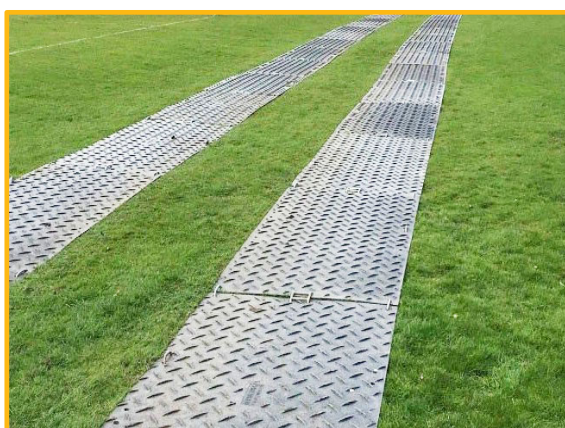

### The Requirement:

The siting and re-siting of caravans and mobile homes across grass can be a tricky operation at the best of times. But when the ground is soft and wet this job can become precarious and even dangerous.

Wheels can so easily get stuck in mud causing expensive delays and the unsightly churning up of the ground.

There have even been instances of loss of life due to re-siting in difficult conditions.

### The Solution:

MultiTrack is a product from Ground-Guards that is ideal to lay over the grass to create a temporary and reusable road or trackway.

Lightweight at only 39kg, yet incredibly strong to support vehicles up to 120 tonnes, MultiTrack mats can be joined quickly and easily, allowing caravans and mobile homes to be manoeuvred quickly and safely with minimal disturbance to the ground underneath.

### The Outcome:

A smooth, safe operation with zero accidents, delays or disruptions. MultiTrack mats can be used again and again, generating a fantastic return on investment. Available for sale or hire.