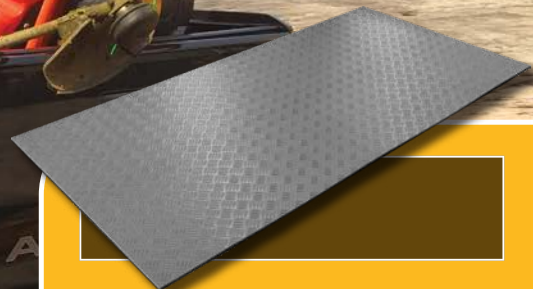

DIMENSIONS & WEIGHT

Length:.....2400mm

Width:.....1200mm

Core Thickness:.....11mm

Weight:.....32kg

www.ground-guards.co.uk

+44 (0) 113 267 6000

info@ground-guards.co.uk

Ground-Guards®