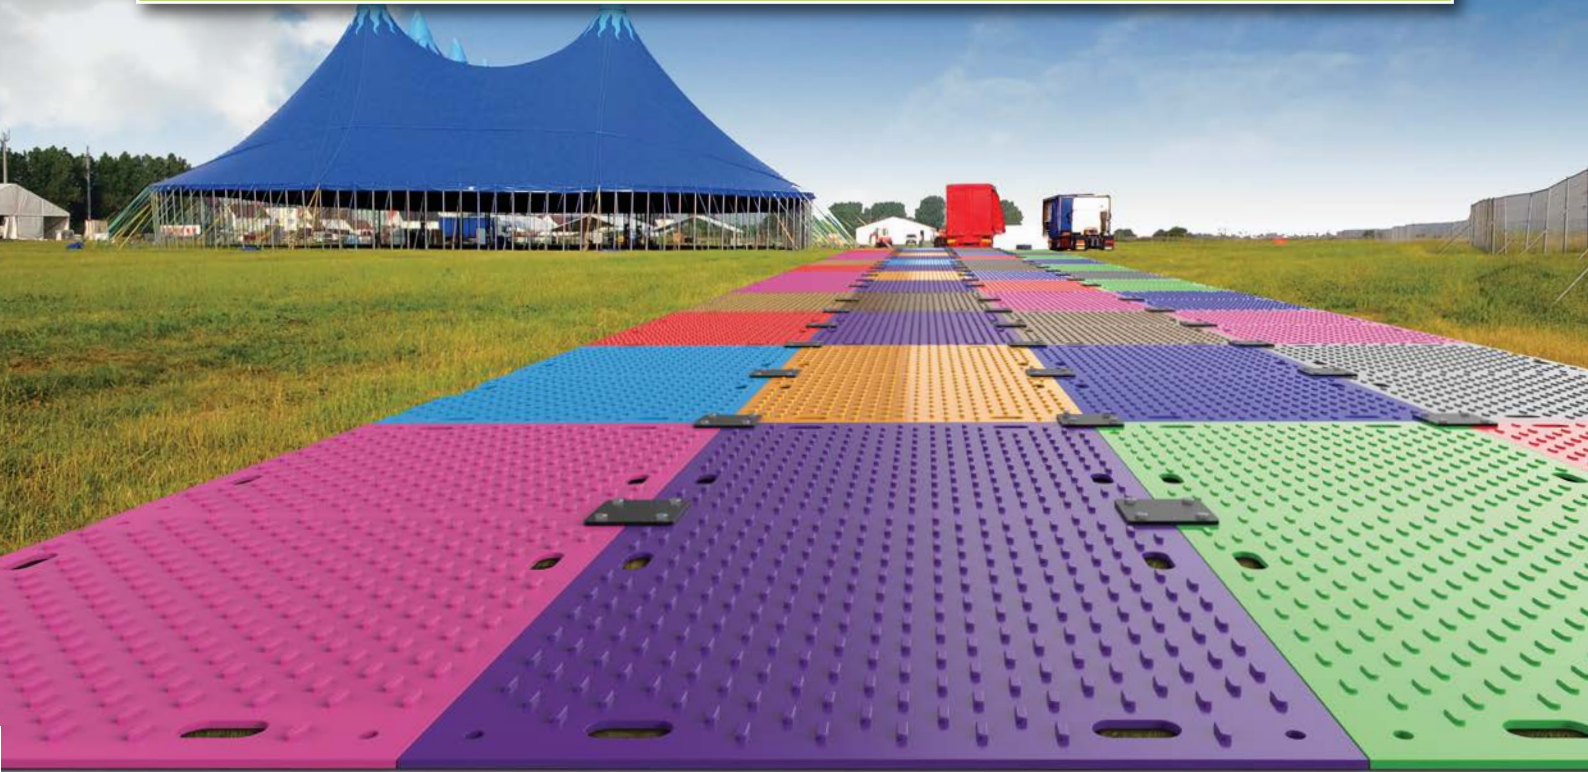

ZappMat

CORPORATE BRANDED GROUND MATS

ZAPP YOUR BRAND WITH SERIOUSLY COOL COLOURS!

Promote your company logo and colour, and get your brand noticed every step of the way with ZappMat's eye-catching mats.

Ground protection that makes a very bold statement!

ZAPP YOUR BRAND!

Zapp your brand with mats in your own bespoke colour and logo, minimum order just 40 mats. Or choose standard grey, in stock for immediate delivery!

ZAPP AND PROTECT!

Zappmats provide a winning return on investment for a wide variety of medium duty applications.

TEMPORARY ACCESS ROADS

OUTDOOR EVENTS FLOORING

EVENT PARKING AND OVERFLOW PARKING

PEDESTRIAN WALKWAYS

DRIVEWAY PROTECTION

LANDSCAPE WORKS

PITCH MAINTENANCE ACCESS

WORKSITES

Guaranteed Against Breakage*

Match your Corporate Colour and logo!

Attractive economical prices

ZAPP SPECS