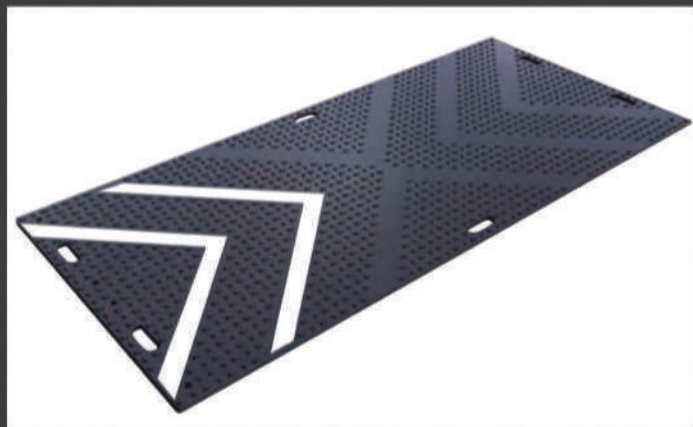

LibertyMat

LibertyMat is the ultimate light/medium duty road mat!

- » Market leading man-handleable temporary access and ground protection mat
- » 100% recycled High Density Polyethylene
- » Connection options for different ground conditions and equipment
- » Fast and easy to install
- » Supports loads up to 80 tonnes*
- » Unique Chevron Traction® surface
- » Reversible low profile surface (optional)
- » Low transportation and handling costs
- » Optional non-slip reflective markings
- » Use over soft or sensitive ground

Features

Technical Specifications

Material:	100% recycled HDPE	
Dimensions:		
Length:	2410mm	7'11"
Width:	1200mm	3'11"
Depth:	12mm	0.5"
Weight:	35kg	77lbs
Surface Area:	2.9m ²	31.2ft ²
Transportation:	650 x Mats per EU standard curtain sided 13.6m trailer	

*Compression tested at National Physical Laboratory, UK

Connector Options

Urethane 2 or 4 way connectors are inserted from below and attached via M10 bolts. Metal Fast-Fit connectors can be inserted from above for speed of installation

Chevron Traction® Surface

LibertyMat's high traction surface comprises of a broken pattern of rugged nubs which substantially improves the grip and forward motion of heavy equipment or vehicles and reduces side way slippage, even in the most challenging weather or ground conditions. Optional hi-vis markings and cats eyes can be incorporated into the mat for additional safety at night.