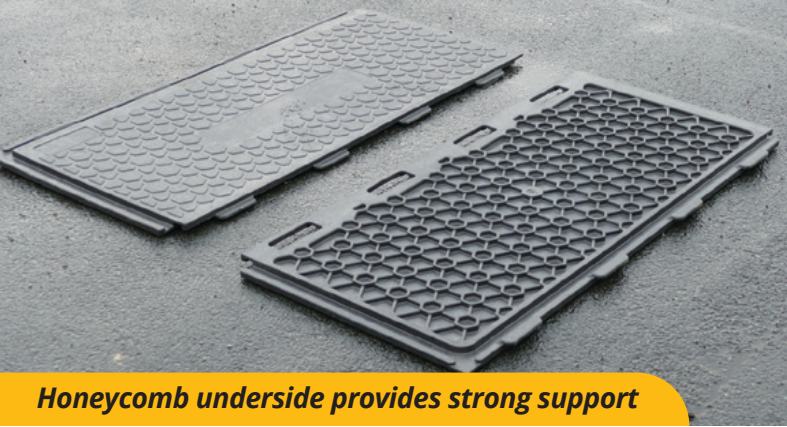

FastCoverPLUS™

CoviDistance Walkway System